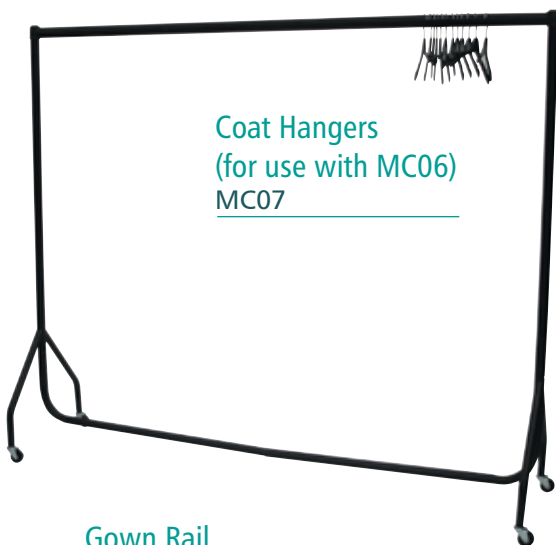

## Miscellaneous

Water Cooler  
MC02

Standard Refrigerator  
MC01

18 Litres Water  
(for use with MC02)  
MC04

100 Cups  
(for use with MC02)  
MC03

Cheval Mirror  
MC08

Chrome Post  
MC12  
H100

Rope – 1.4m  
MC13  
Blue, Red

Coat Hangers  
(for use with MC06)  
MC07

Gown Rail  
MC06  
H150 W150

Double A4  
Zig Zag Rack  
MC21

Grey, Black  
H160 W56 D28

Single A4  
Zig Zag Rack  
MC22

Grey, Black  
H160 W28 D28

Sign Holder –  
A3 Landscape  
MC10